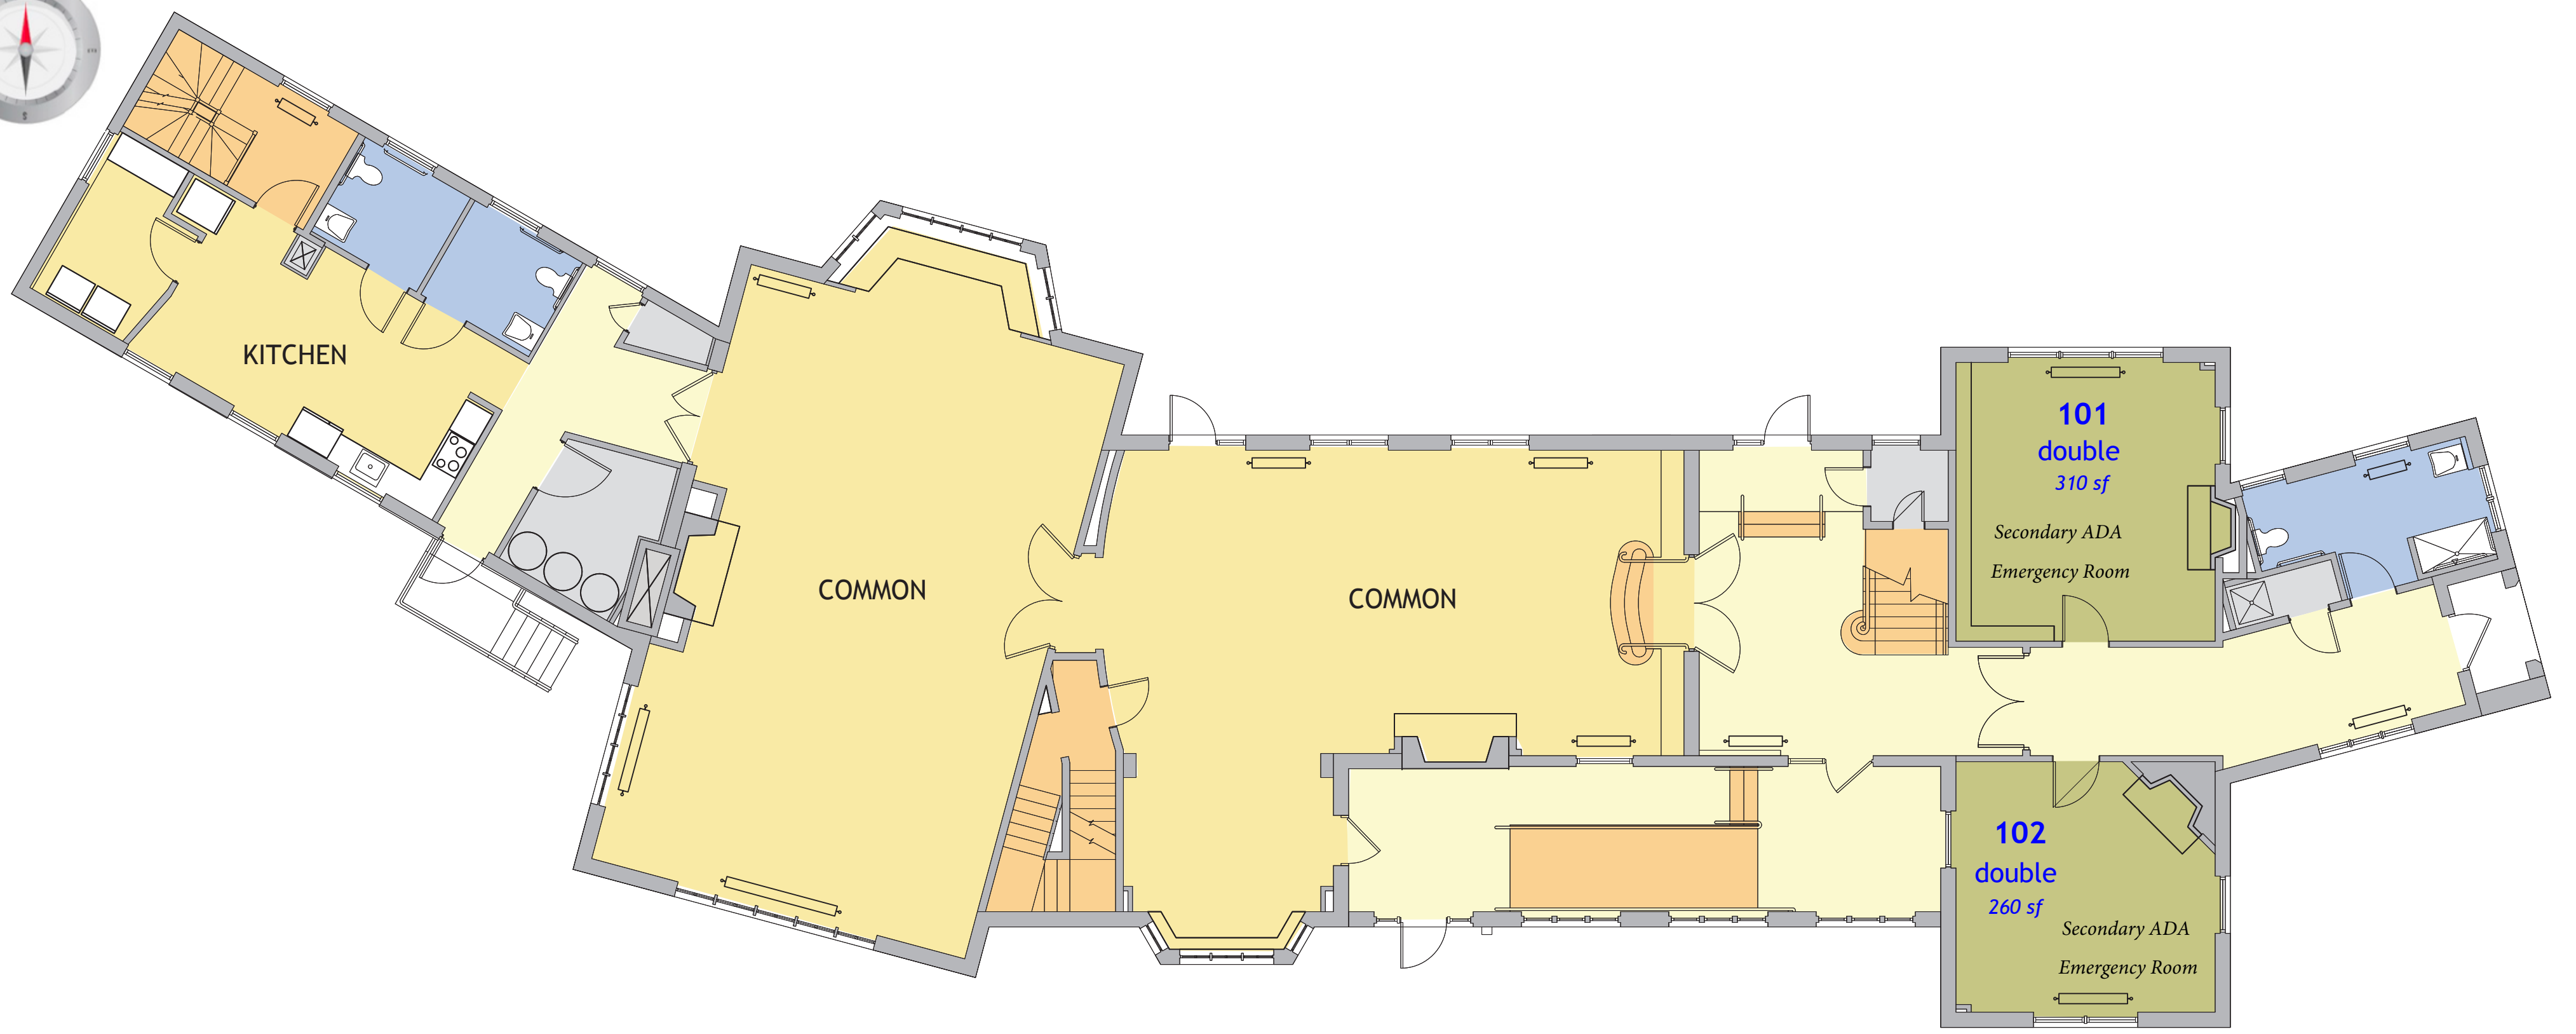

Tyler - 1st floor

KITCHEN

COMMON

COMMON

**101**  
double  
310 sf

Secondary ADA  
Emergency Room

**102**  
double  
260 sf

Secondary ADA  
Emergency Room

# Tyler - 2nd floor

Tyler - 3rd floor